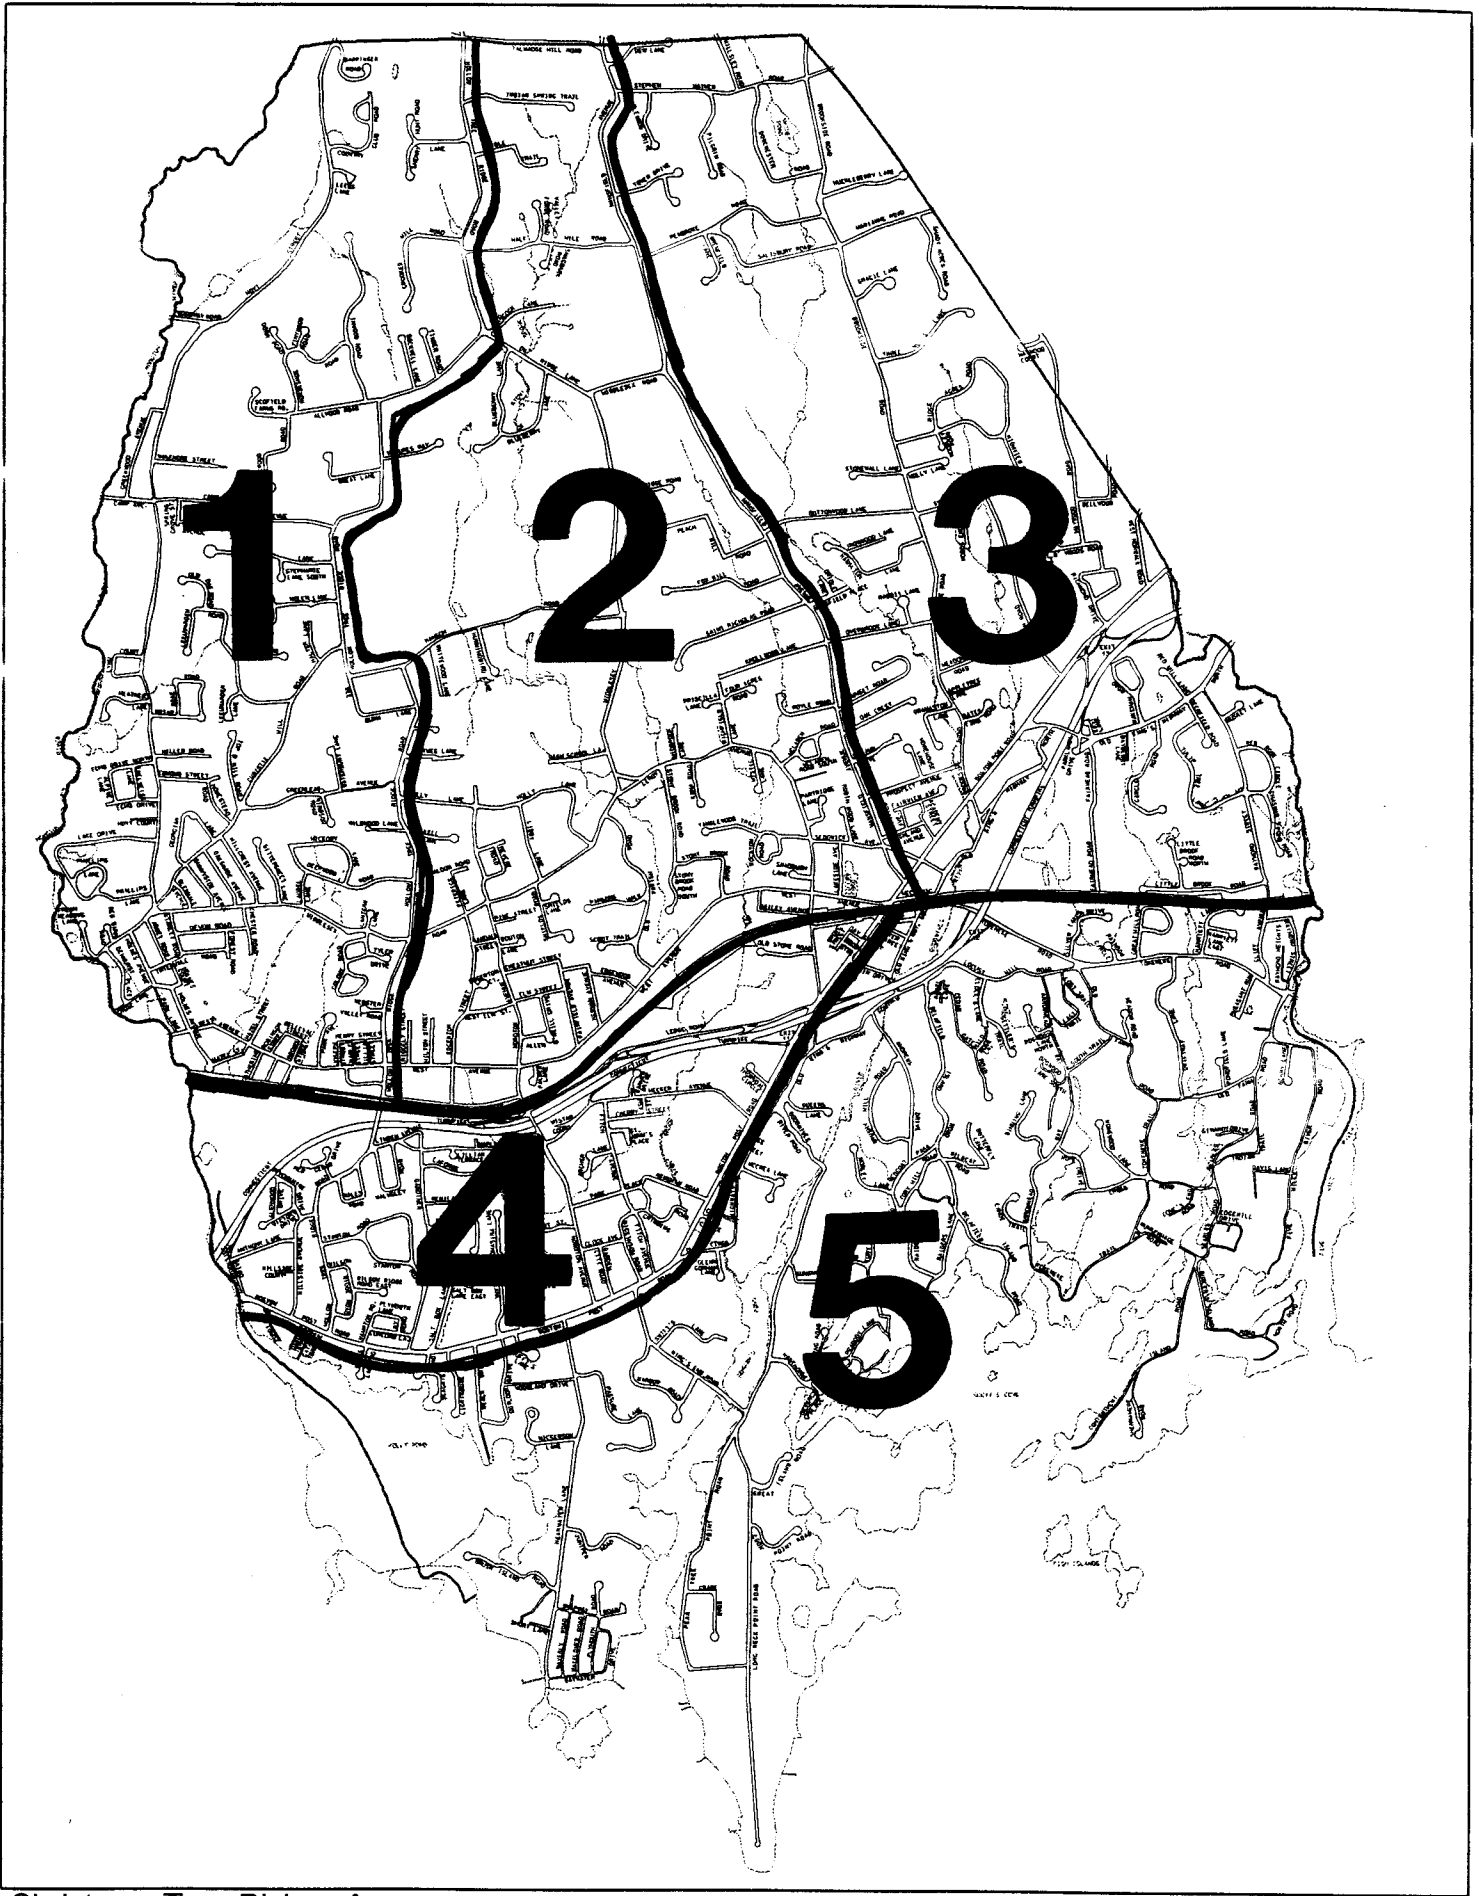

Christmas Tree Pickup Areas

Street Listing
Christmas Tree Pickup Areas

STREET NAME	TREE PICKUP AREA
ABBNEY ROAD	1
ACADEMY STREET	3
ALLEN O'NEILL DR	2
ALLWOOD ROAD (private after Inwood)	1
ALPINE LANE	1
ALTHEA LANE	2
ANDREWS DRIVE	5
ANTHONY LANE	4
APPLE TREE LANE	3
ARCHER LANE	4
ARROWHEAD WAY	5
ASH STREET	4
BAILEY AVENUE	2
BARRINGER ROAD	1
BATES FARM LANE	3
BAYBERRY LANE	3
BAYWATER DRIVE	5
BEACH DRIVE (private after Outlook Dr)	4
BELLEVAL STREET	1
BERRY LANE	5
BEVERLY PLACE	5
BIRCH ROAD	3
BITTERSWEET LANE	1
BLUEBERRY LANE	2
BOSTON POST ROAD (ROUTE 1)	3
BOSTON POST ROAD (ROUTE 1)	2
BOSTON POST ROAD (ROUTE 1)	4
BOUTON LANE	2
BRIAR BRAE ROAD	1
BRIDLE TRAIL	2
BROOK STREET	4
BROOKSIDE ROAD	3
BROWN STREET	1
BRUSH ISLAND ROAD	5
BRUSHY HILL ROAD	5
BUTLER'S ISLAND ROAD	5
BUTTERFLY LANE	5
BUTTONWOOD LANE	3