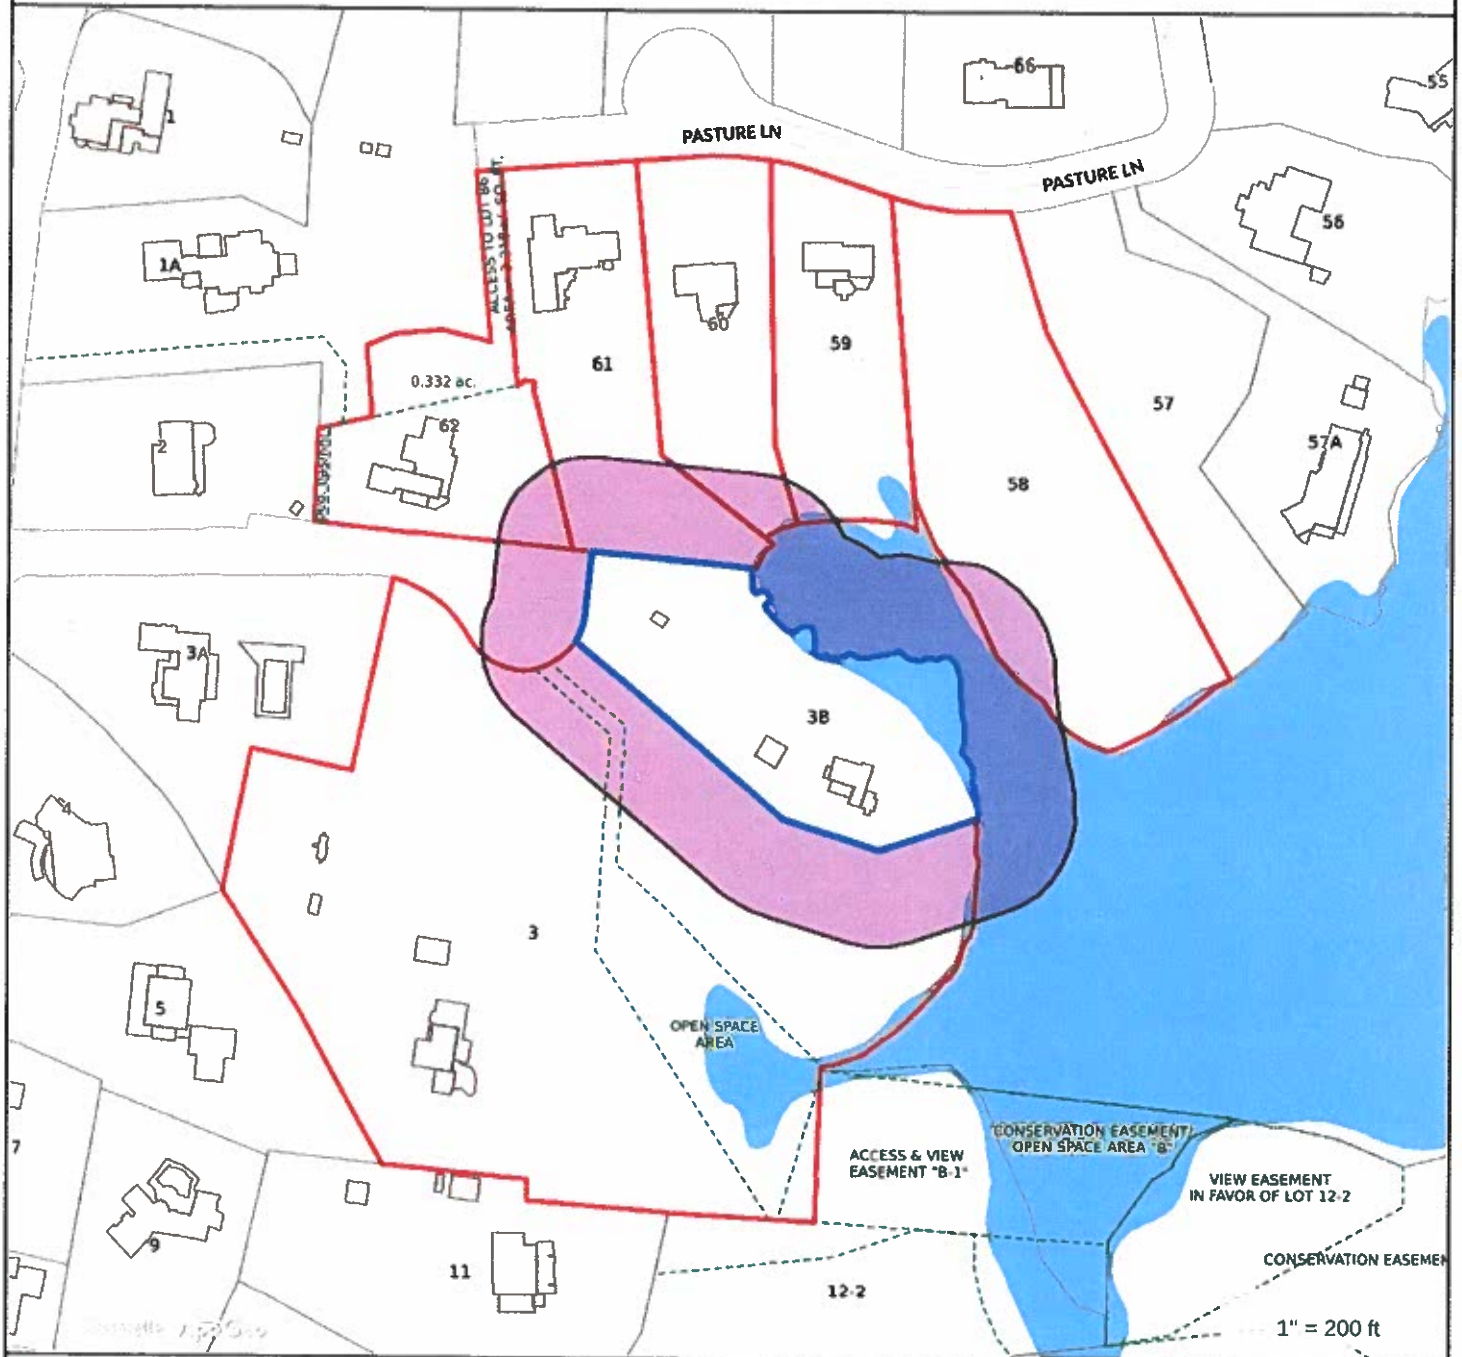

88 Nearwater Lane

Property Information
 Property ID 05739
 Location 88 NEARWATER LANE
 Owner KEOGH KYLE F &

**MAP FOR REFERENCE ONLY
 NOT A LEGAL DOCUMENT**
 Town of Darien, CT makes no claims and no warranties, expressed or implied, concerning the validity or accuracy of the GIS data presented on this map.
 Geometry updated 8/1/2019
 Data updated 8/1/2019

RECEIVED
 AUG 19 2020
 TOWN OF DARIEN
 PLANNING & ZONING

Town of Darien
Applicant: Keogh Residence
Property Address: 88 Nearwater Lane
Map: 57, Lot: 3B

Adjacent Property Owners

Map	Lot	Property Owners
51	60	Jan & Martha Vannedrop 38 Pasture Lane Darien, CT 06820
51	58	Mikael & Jessica Levey 40 Pasture Lane Darien, CT 06820
51	62	David Gioiella 86 Nearwater Lane Darien, CT 06820
51	59	Paul & Kelly McKeown 36 Pasture Lane Darien, CT 06820
51	61	David & Katrina May 44 Pasture Lane Darien, CT 06820
57	3	James & Margaret Tweedy 108 Nearwater Lane Darien, CT 06820

RECEIVED

AUG 19 2023

TOWN OF DARIEN
PLANNING & ZONING