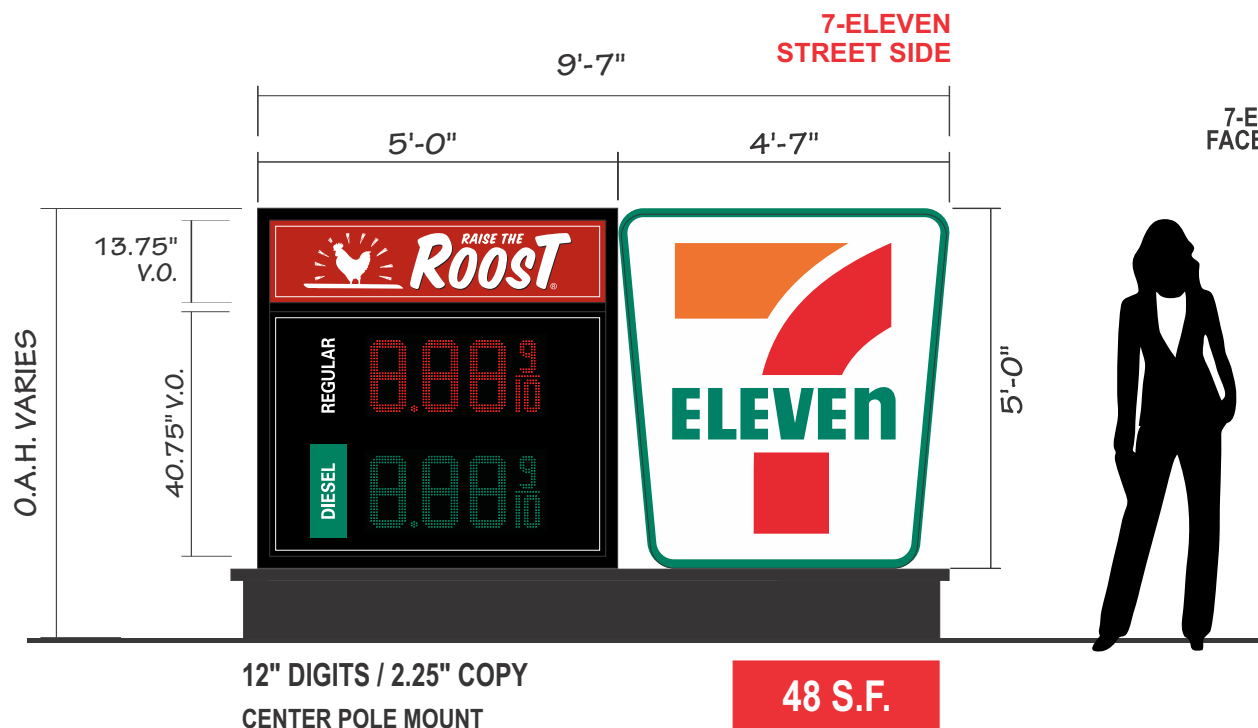

7-ELEVEN FACE DETAIL

DF INTERNALLY ILLUMINATED MONUMENT SIGN

7-ELEVEN SIGN HEAD

- 8" DEEP, DF EXTRUDED ALUMINUM CABINET & RETAINERS PAINTED GREEN TM PMS 341C.
- PAN-FORMED & EMBOSSED WHITE POLYCARBONATE FACES W/1ST SURFACE DECORATION
- LED ILLUMINATION

RESTAURANT & FUEL PRICE COMBO SIGN HEAD

- 8" DEEP, DF EXTRUDED ALUMINUM CABINET, RETAINERS & DIVIDER BARS PAINTED TRICORN BLACK SW 6258
- RESTAURANT FACES: PAN-FORMED WHITE POLYCARBONATE W/1ST SURFACE FLAT DECORATION
- FUEL PRICE FACES: PAN-FORMED CLEAR POLYCARBONATE FACES BACK SPRAYED BLACK WITH WHITE COPY & 12" RED & GREEN DIGITS (PWM)
- LED ILLUMINATION

BASE

- FABRICATED ALUMINUM PAINTED TRICORN BLACK SW 6258

7-ELEVEN COLORS

- 3M 3630-26 (Green)
- 3M 3630-33 (Red)
- 3M 3630-44 (Orange)
- WHITE

RAISE THE ROOST COLORS

- 3630-53 RED
- WHITE
- BLACK

Job Location: Site #