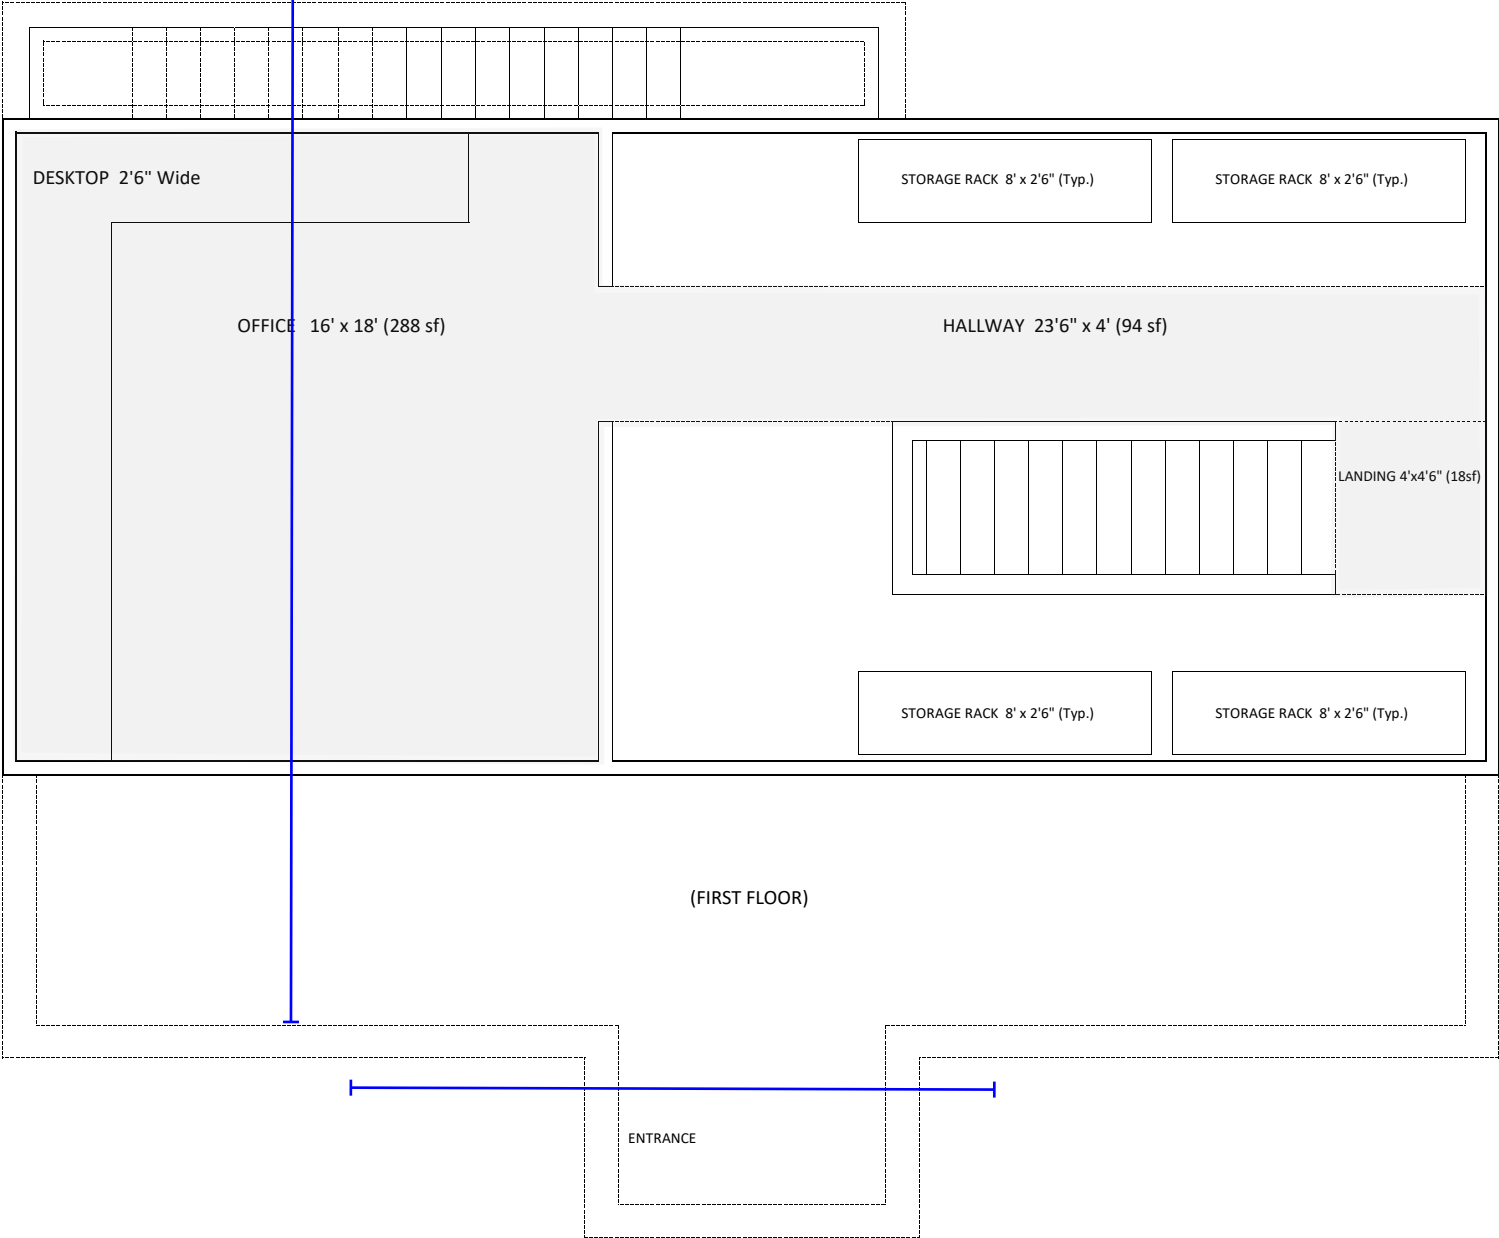

DRIFTWOOD DINER, 171 POST ROAD, DARIEN, CT; 2ND FLOOR: 39'6" x 18'

A-10

(FIRST FLOOR)

ENTRANCE

DESKTOP 2'6" Wide

OFFICE 16' x 18' (288 sf)

HALLWAY 23'6" x 4' (94 sf)

LANDING 4'x4'6" (18sf)

STORAGE RACK 8' x 2'6" (Typ.)

STORAGE RACK 8' x 2'6" (Typ.)

STORAGE RACK 8' x 2'6" (Typ.)

STORAGE RACK 8' x 2'6" (Typ.)